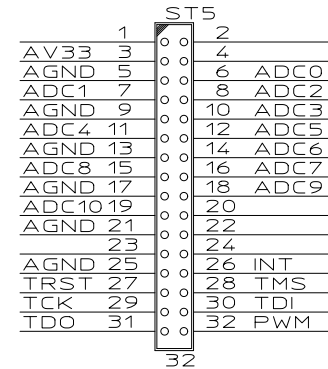

SPI expansion

CAN

sbcc connector

I/O connector

JTAG 20

power supply