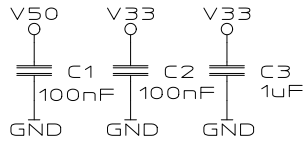

external power

VCC0-0V33

from sbc

from if-module

Paul und Scherer Vertriebs GmbH		
Title Adapter IFethernet		
Size A	Document Number	REV
Date: February 26, 2004	Sheet 1	of 1