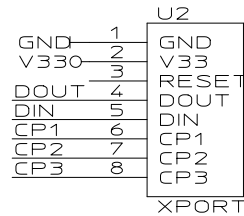

external power

VCC0-0V33

from sbc

from if-module

Paul und Scherer Vertriebs GmbH		
Title Adapter IFethernet		
Size A	Document Number	REV
Date: February 26, 2004	Sheet 1	of 1