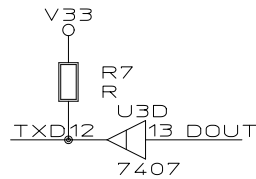

external power

VCC0-0V33

from sbc

from if-module

Paul und Scherer Vertriebs GmbH		
Title Adapter IFethernet		
Size A	Document Number	REV
Date: February 26, 2004	Sheet 1	of 1