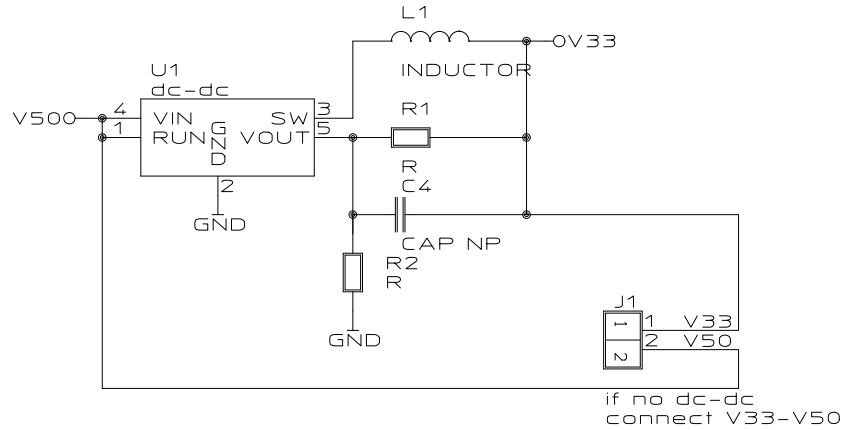

external power

VCC0-0V33

from sbc

from if-module

Paul und Scherer Vertriebs GmbH		
Title Adapter IFethernet		
Size A	Document Number	REV
Date: February 26, 2004	Sheet 1	of 1