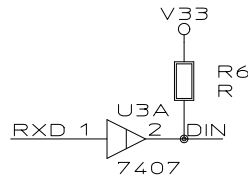

external power

VCC0-0V33

from sbc

from if-module

Paul und Scherer Vertriebs GmbH		
Title Adapter IFethernet		
Size A	Document Number	REV
Date: February 26, 2004	Sheet 1	of 1