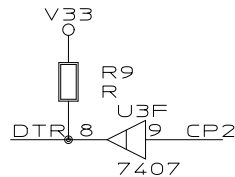

external power

VCC0-0V33

from sbc

from if-module

Paul und Scherer Vertriebs GmbH		
Title Adapter IFethernet		
Size A	Document Number	REV
Date: February 26, 2004	Sheet 1	of 1