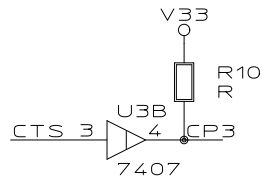

external power

VCC0-0V33

from sbc

from if-module

Paul und Scherer Vertriebs GmbH		
Title Adapter IFethernet		
Size A	Document Number	REV
Date: February 26, 2004	Sheet 1	of 1