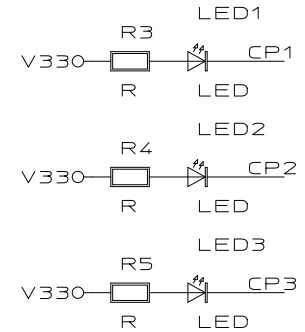

external power

VCC0-0V33

from sbc

from if-module

Paul und Scherer Vertriebs GmbH		
Title Adapter IFethernet		
Size A	Document Number	REV
Date: February 26, 2004	Sheet 1	of 1