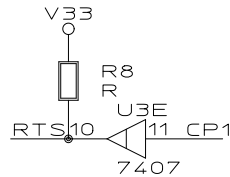

external power

VCC0-0V33

from sbc

from if-module

Paul und Scherer Vertriebs GmbH		
Title Adapter IFethernet		
Size A	Document Number	REV
Date: February 26, 2004	Sheet 1	of 1